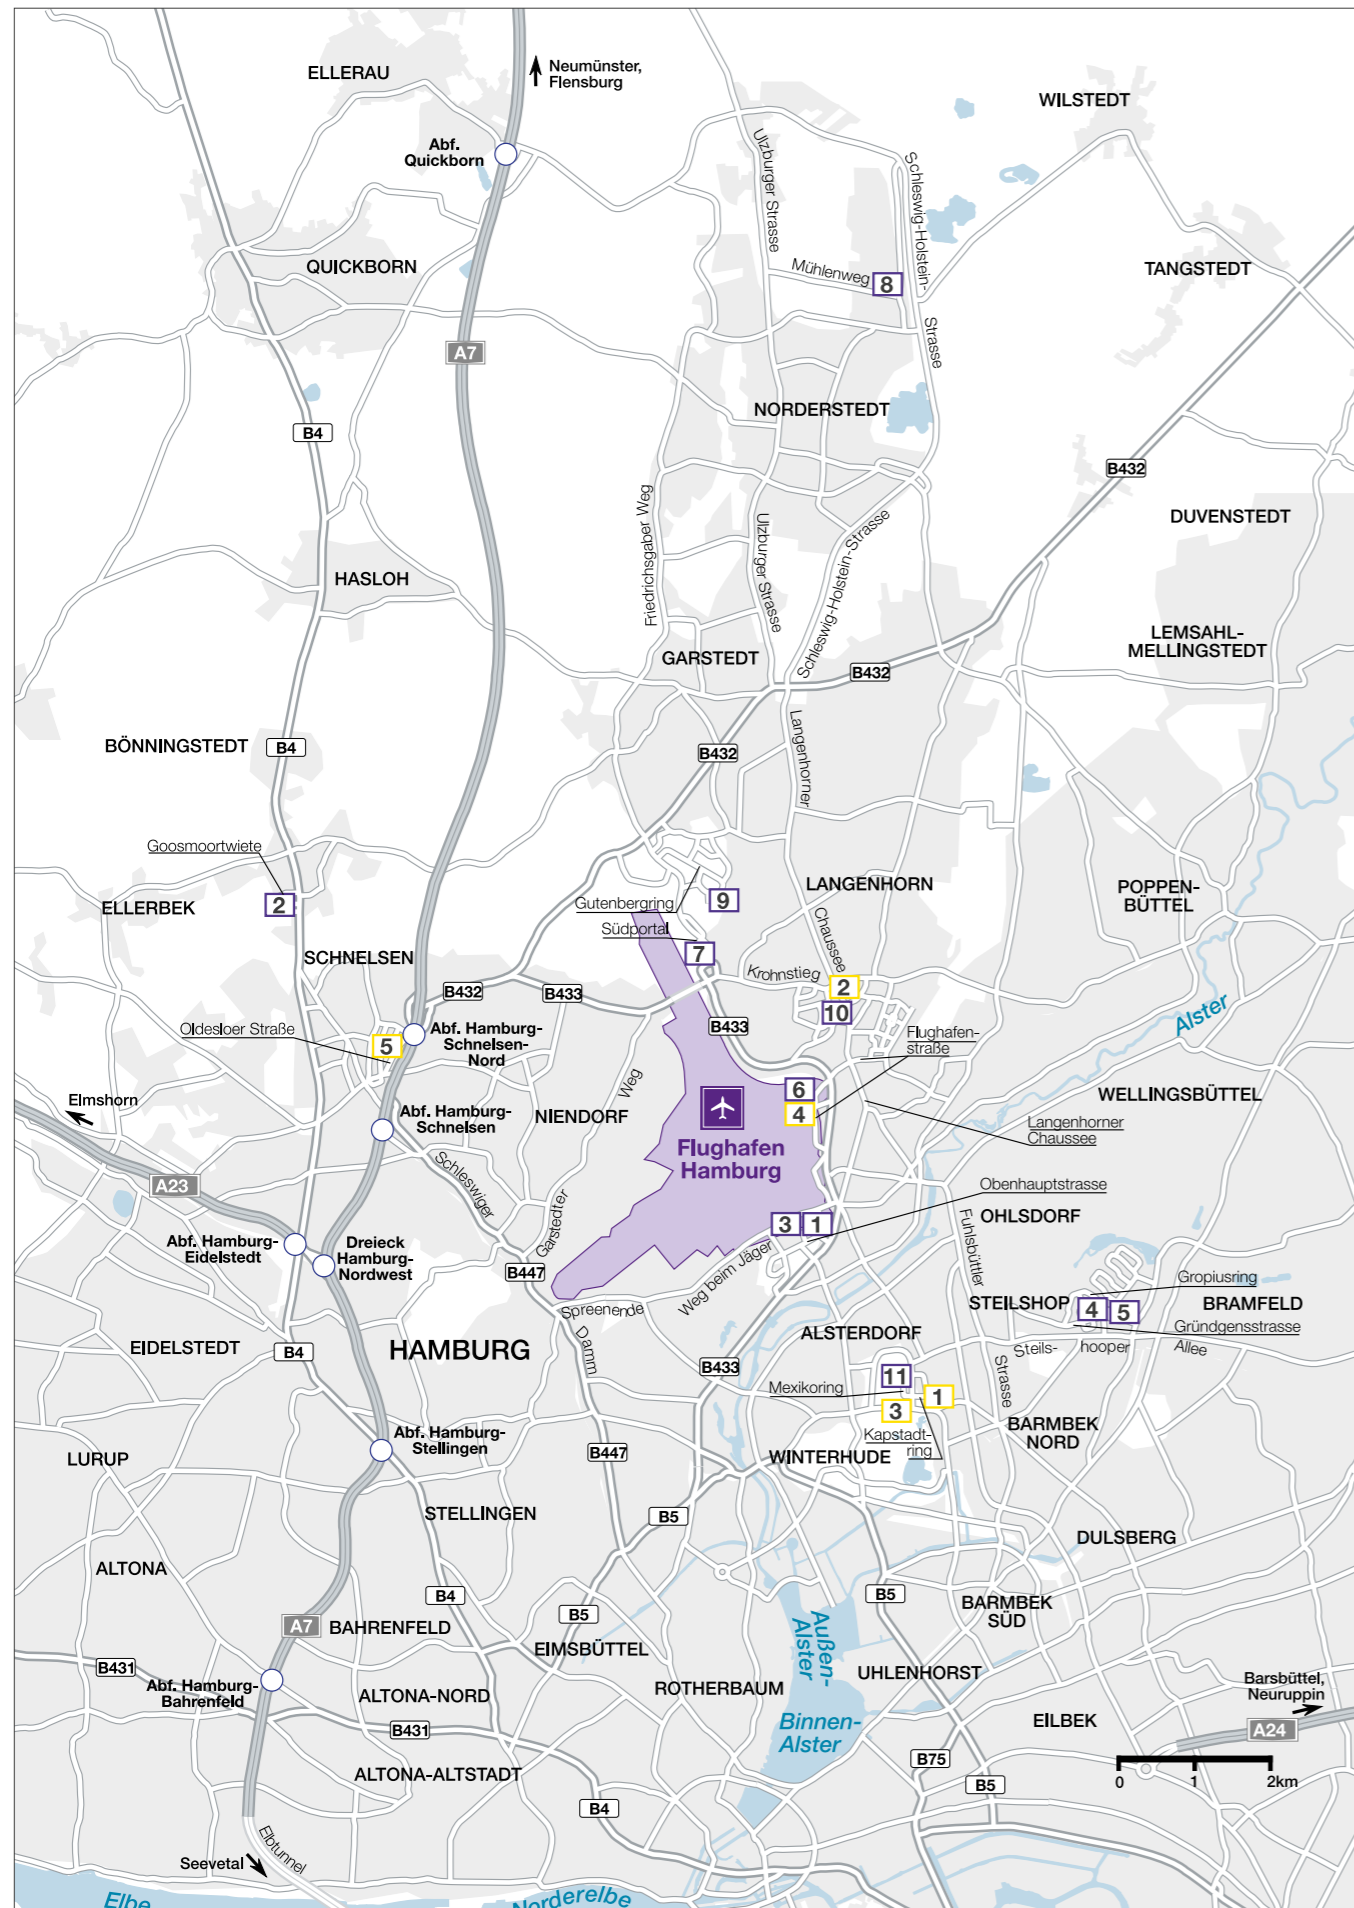

PARKPLÄTZE AM FLUGHAFEN HAMBURG		
1	Carkeeper Valet Parken Tiefgarage Hamburg	HAM5
2	Classic Parking Parkplatz Hamburg	€ HAMV
3	Easy Airport Parking Hamburg - Bestpreis	HAMA
4	Gropiusring Parkhaus Hamburg Oberdeck	HAMI
5	Gründgensstraße Parkhaus Hamburg Oberdeck	👍 HAMN
6	Hamburg Airport P1+2 direkt am Terminal	HAMF
7	Hamburg Flughafen Saisonparkplatz Südportal	HAMX
8	Parkplatz Norderstedt	HAM7
	Parkhalle Norderstedt	HAM8
9	PMS Park & Fly Parkplatz Valet Parken Hamburg	⊕ HAMJ
10	PMS Park & Fly Tiefgarage Valet Parken Hamburg	⊕ HAMK
11	R+S Parkhaus Hamburg Mexikoring	HAML

HOTELS AM FLUGHAFEN HAMBURG		
1	Holiday Inn Hamburg - City Nord	HAMHOL
2	Leonardo Hotel Hamburg Airport	HAMMER
3	Leonardo Hotel Hamburg City Nord	👨‍👩‍👧 HAMBES
4	Radisson Blu Hotel Hamburg Airport	HAMRAD
5	Select Hotel Hamburg Nord	👍 ⊕ HAMPAR

€ SPAR-TIPP
👍 👨‍👩‍👧 HEX-TIPP
⊕ ⊕ ZUSATZLEISTUNG
👨‍👩‍👧 FAMILIEN-TIPP