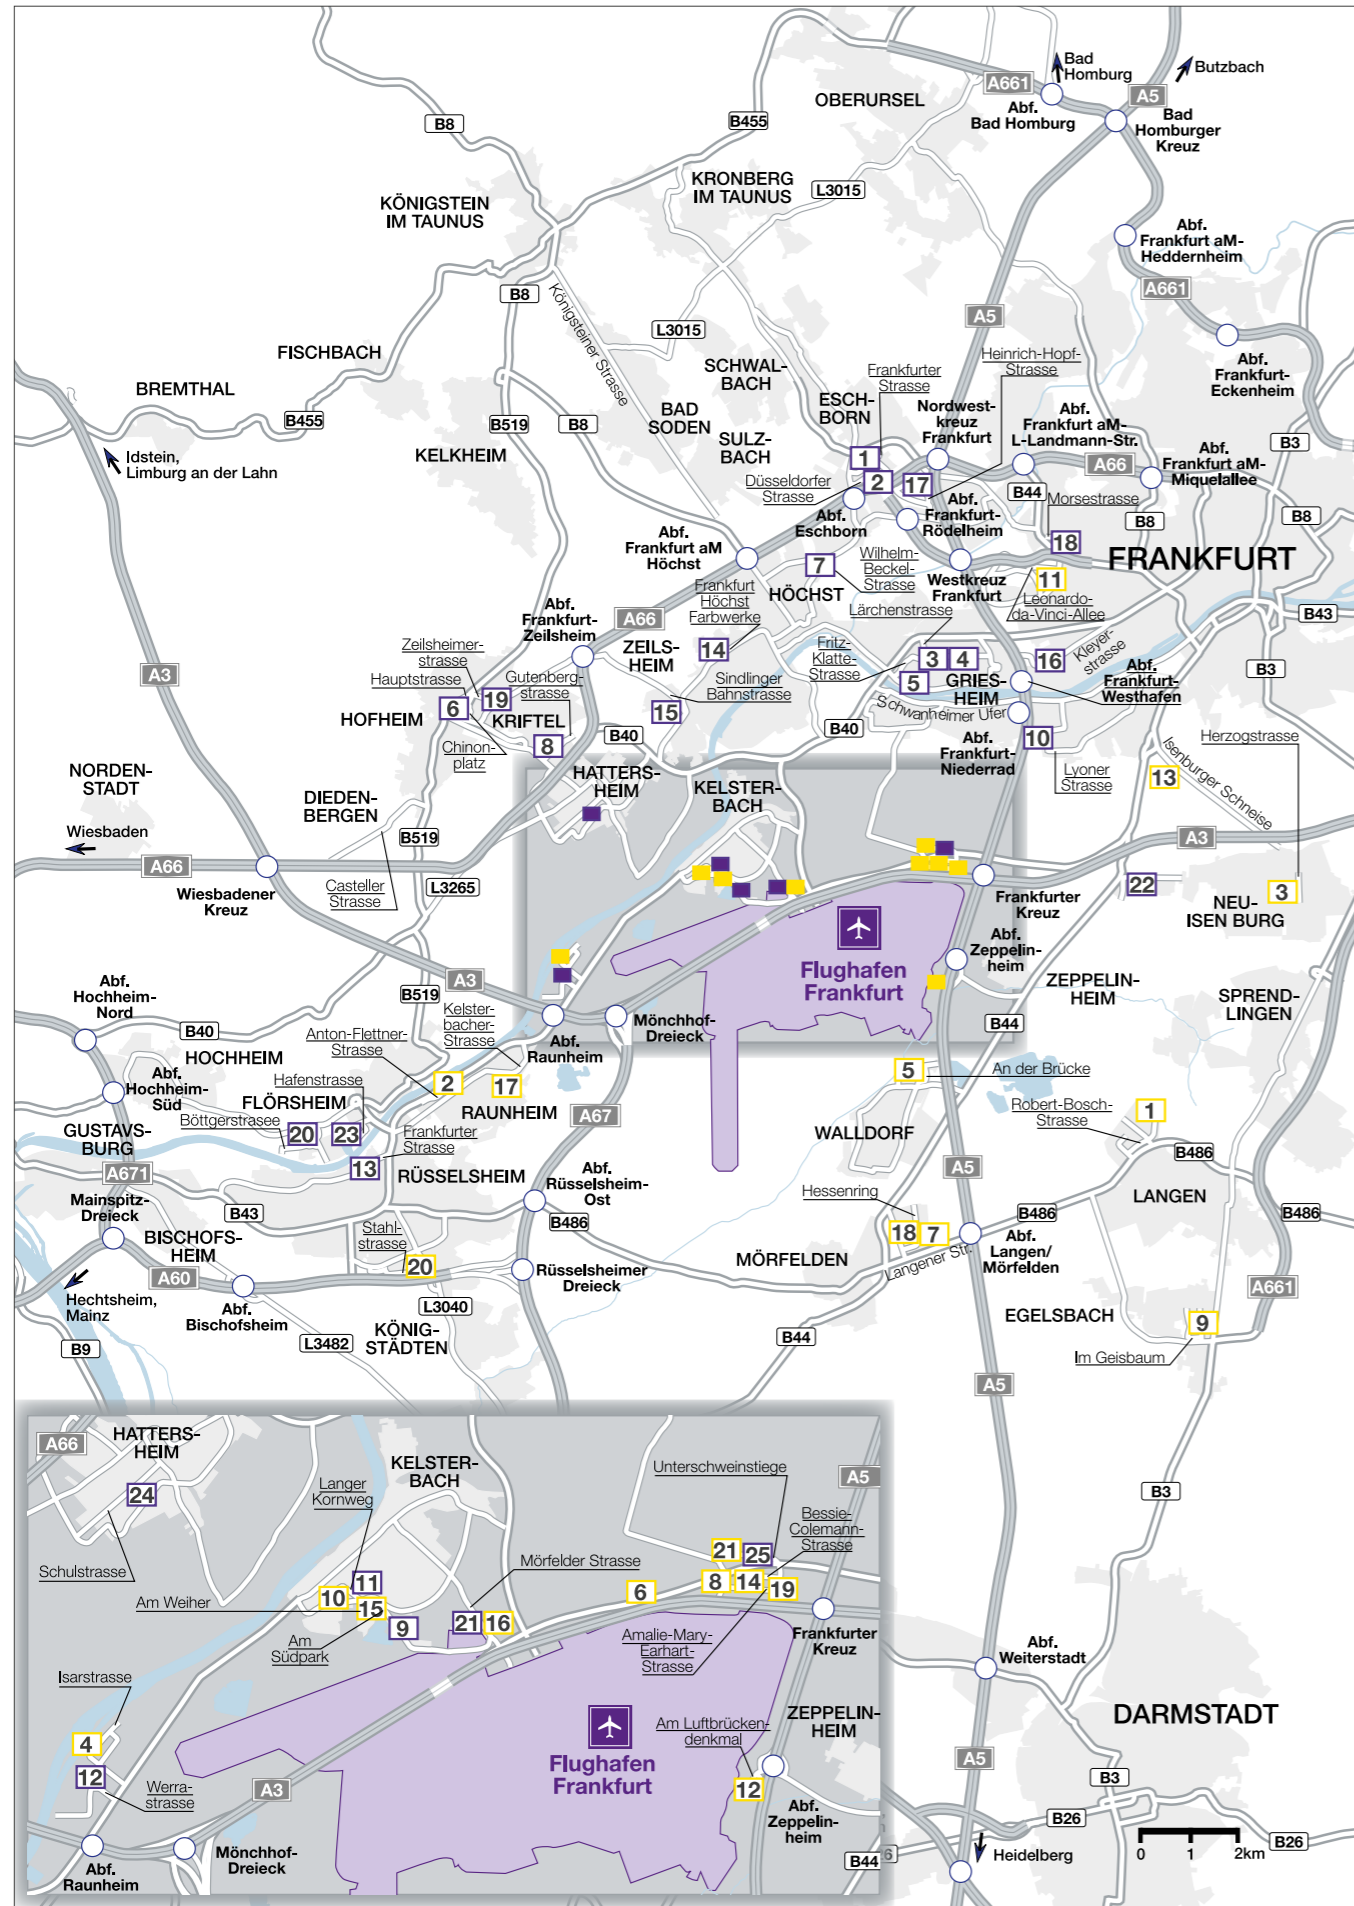

HOTELS AM FLUGHAFEN FRANKFURT		
13	Leonardo Hotel Frankfurt City South	FRAHOL
	Leonardo Hotel Frankfurt City South AKTIONSCODE	FRAHOR
14	MEININGER Hotel Frankfurt Airport	FRAMEI
15	Mercure Hotel Frankfurt Airport	FRANOV
16	NH Frankfurt Airport	FRAAST
	NH Frankfurt Airport AKTIONSCODE	FRAASR
17	NH Frankfurt Airport West	+ FRANHR
	NH Frankfurt Airport West Superior Zimmer	+ FRANRQ
	NH Frankfurt Airport West AKTIONSCODE	+ FRANHX
18	NH Frankfurt Mörfelden Conference Center	+ FRANHM
	NH Frankfurt Mörfelden Conference Center Superior Zimmer	+ FRANHQ
	NH Frankfurt Mörfelden Conference Center AKTIONSCODE	+ FRANHY
19	Park Inn by Radisson Frankfurt Airport	FRAPAR
20	Select Hotel Rüsselsheim	FRASEL
	Select Hotel Rüsselsheim AKTIONSCODE	FRASER
21	Steigenberger Airport Hotel Frankfurt	+ FRASTE
	Steigenberger Airport Hotel Frankfurt AKTIONSCODE	+ FRASTX