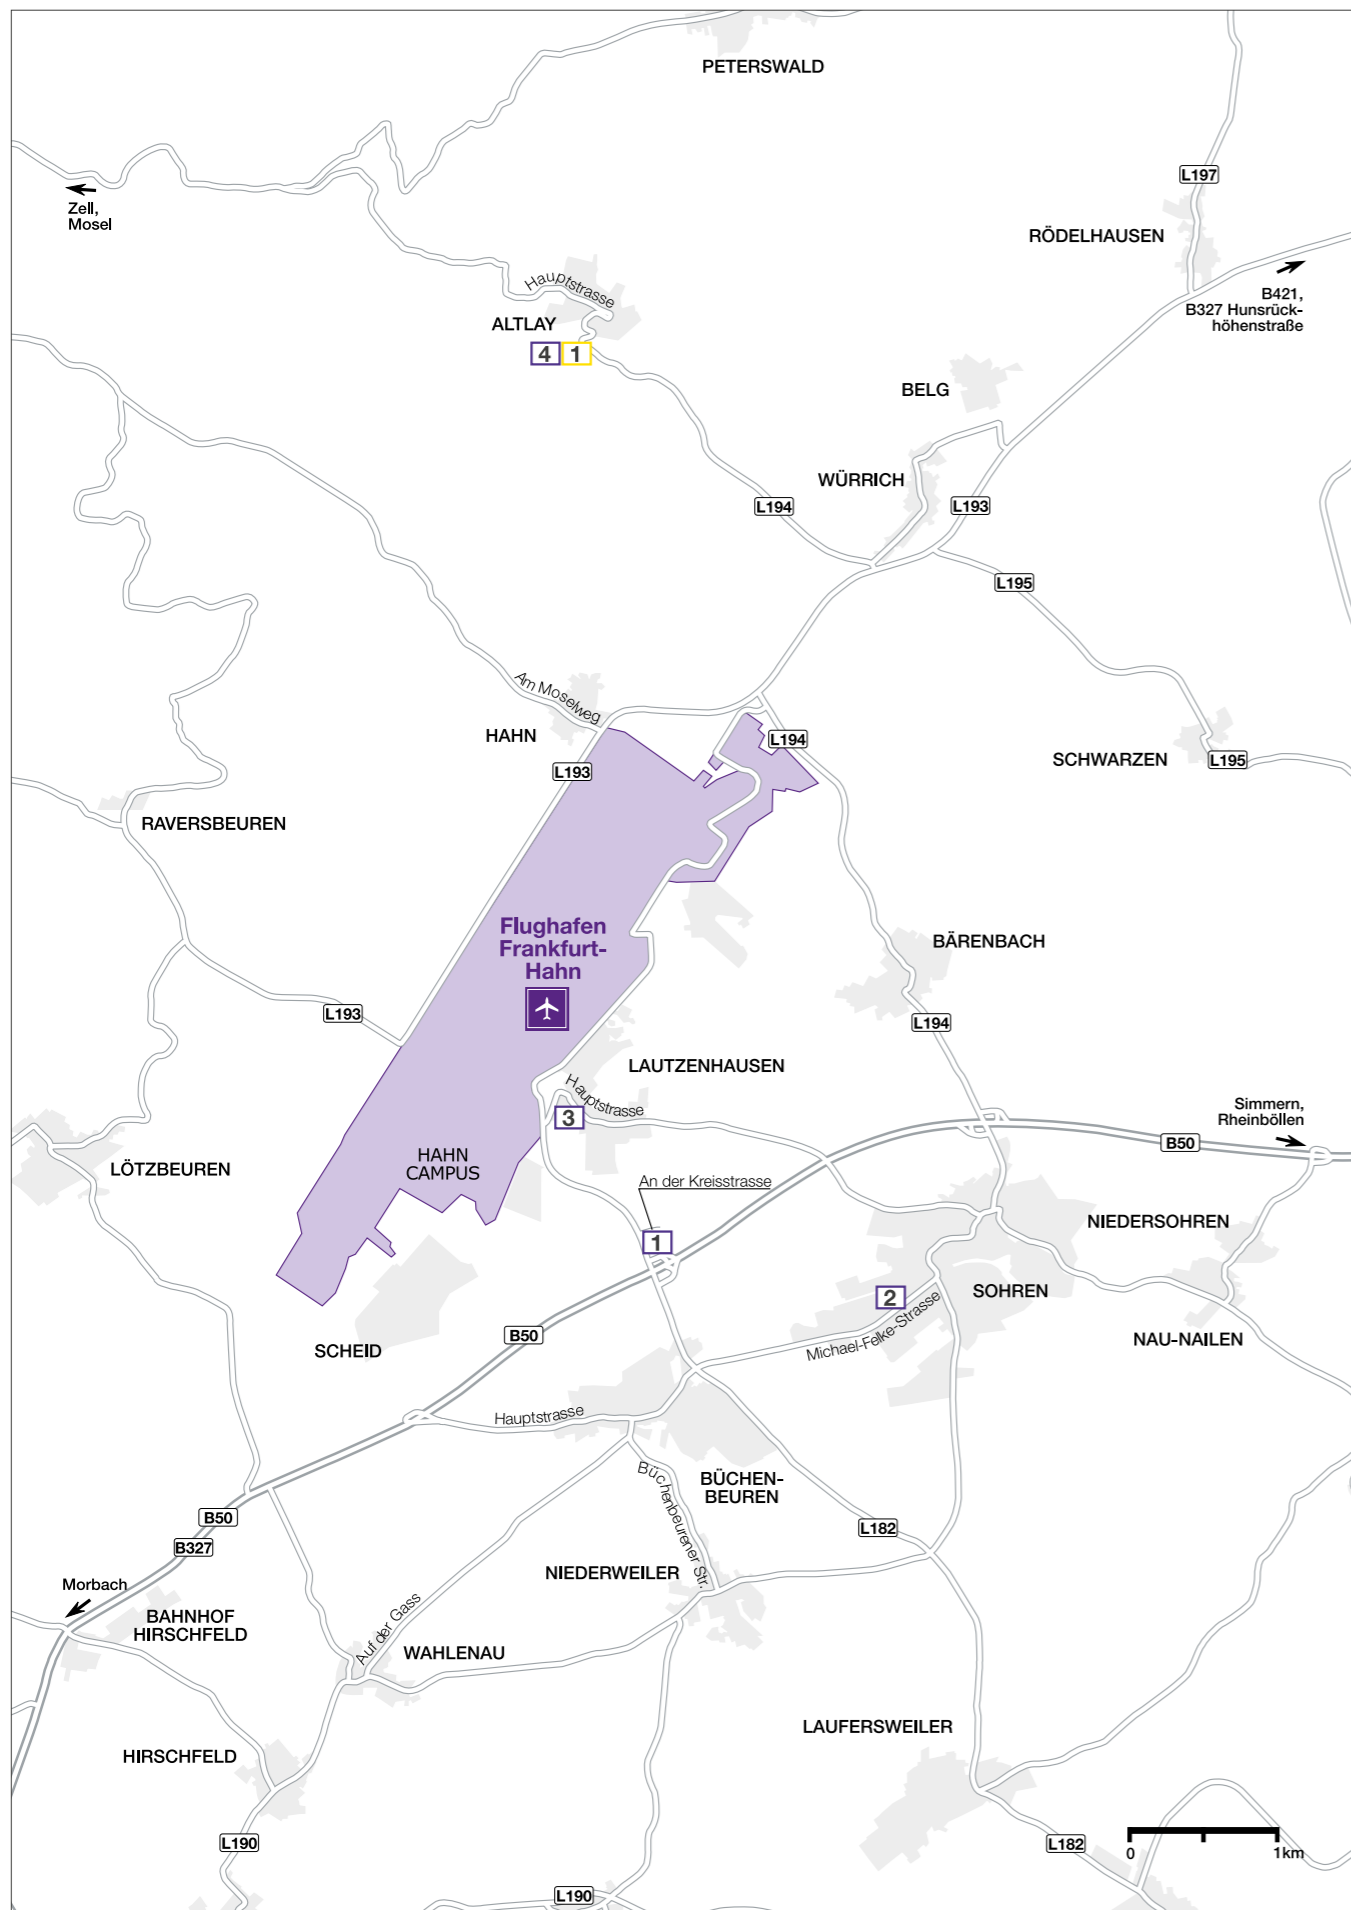

PARKPLÄTZE AM FLUGHAFEN FRANKFURT-HAHN			
1	Airparks Parkplatz Hahn-Bohrinsel		HHNA
2	Airport Park Service Hahn		HHN1
3	CC Car Check Parkplatz Hahn		HHN3
	CC Car Check überdachtes Parken Hahn		HHN4
4	Hotelparkplatz Zur Morschbach		HHN7

HOTEL AM FLUGHAFEN FRANKFURT-HAHN			
1	Hotel Zur Morschbach		HHNMOR