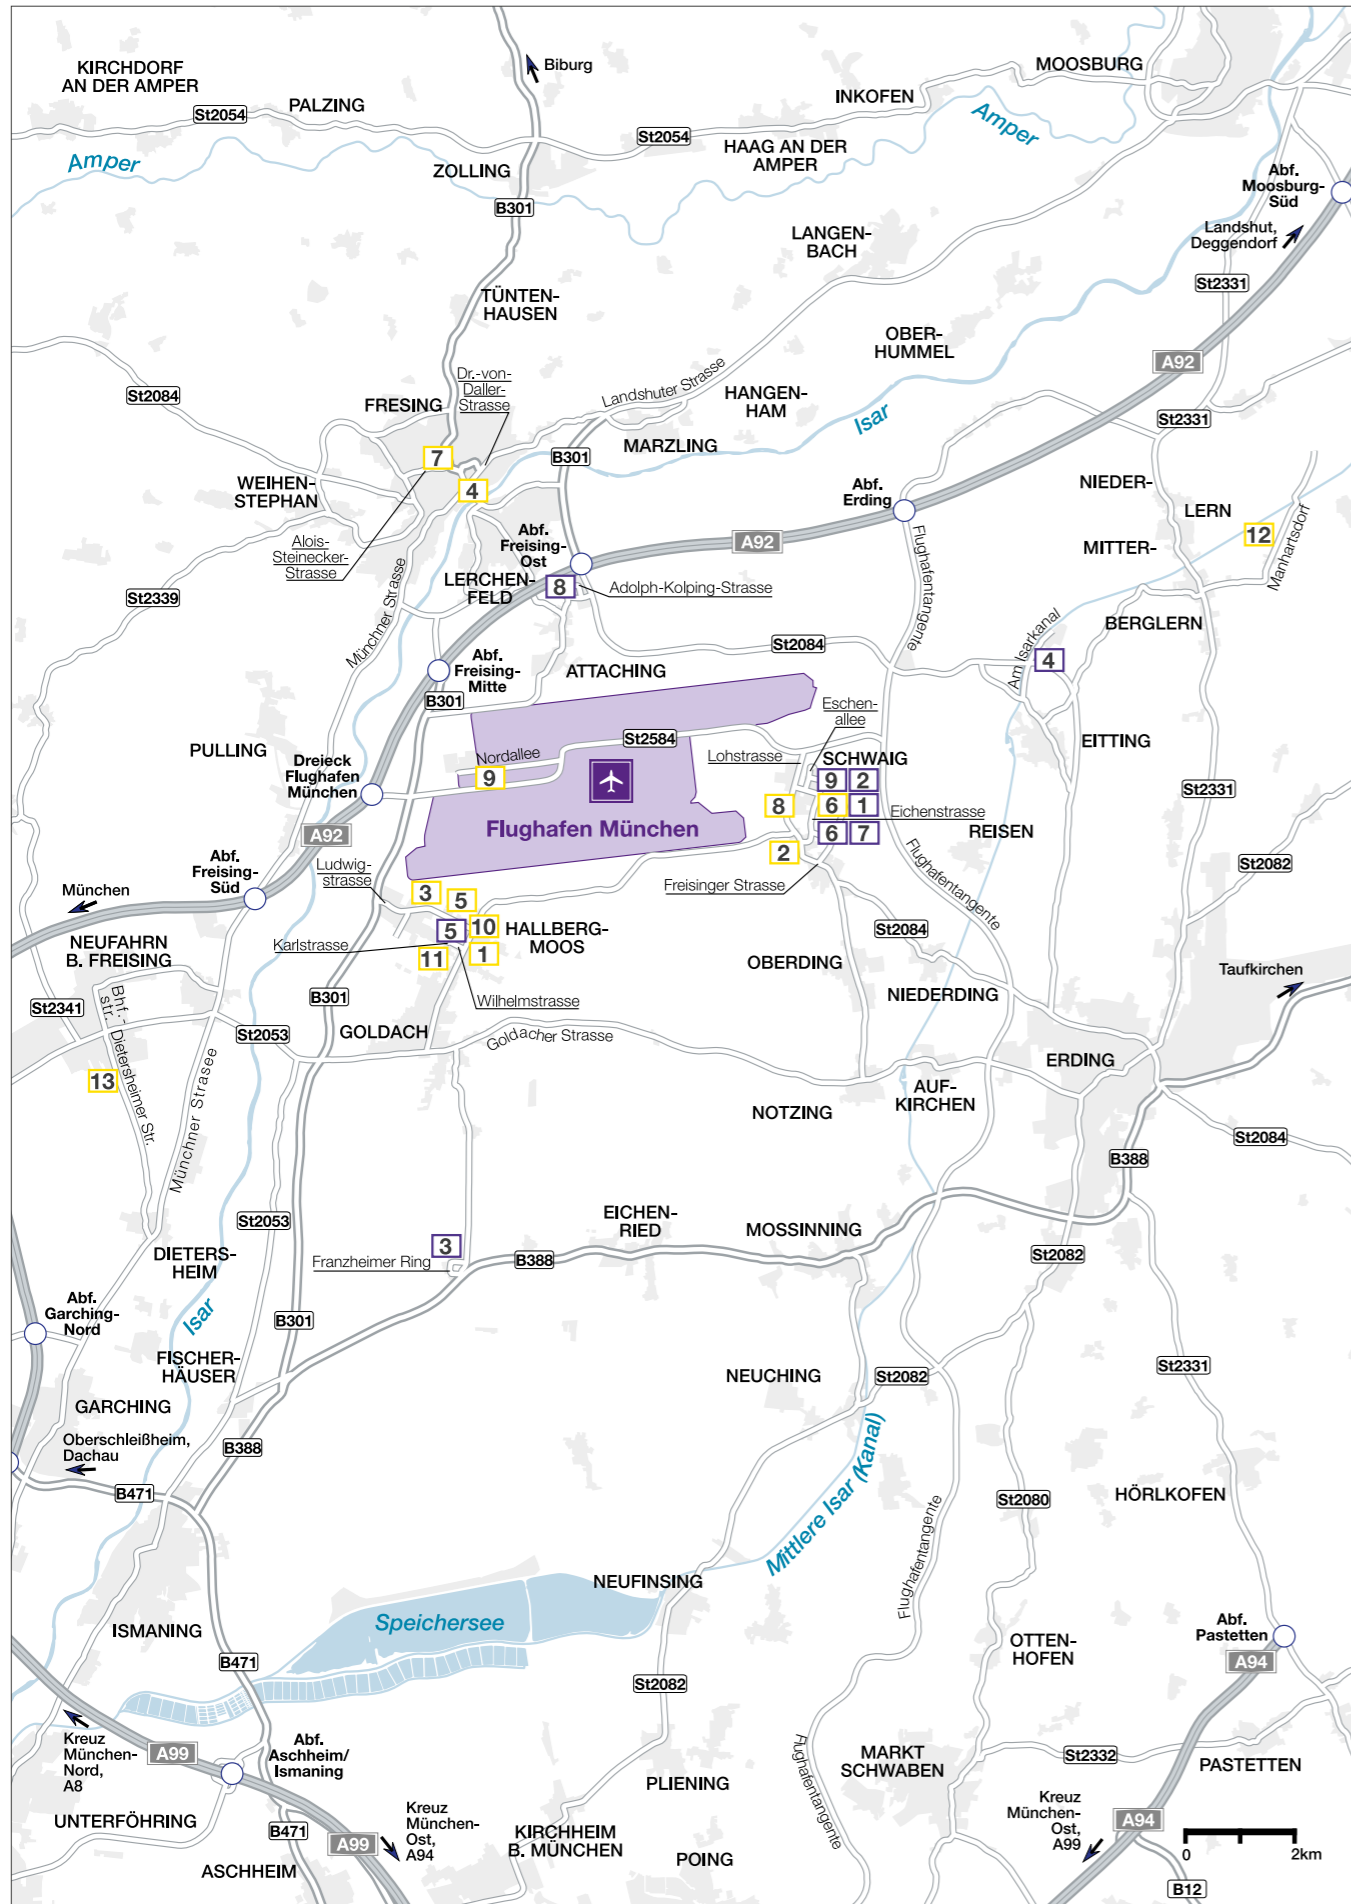

HOTELS AM FLUGHAFEN MÜNCHEN			
4	Mercure Hotel München Freising Airport	+	MUCDOR
	Mercure Hotel München Freising Airport Superior Zimmer	+	MUCDOQ
5	Mövenpick Hotel München Airport	+	MUCMOV
	Mövenpick Hotel München Airport Superior Zimmer	+	MUCMOQ
	Mövenpick Hotel München Airport AKTIONSCODE	+	MUCMOR
6	Moxy München Airport		MUCMXY
7	München Airport Marriott Hotel		MUCMAR
8	NH München Airport		MUCAST
	NH München Airport AKTIONSCODE		MUCASR
9	Novotel München Airport	+	MUCNOV
10	Regent Park Appartements		MUCAPP
11	Regentpark Hotel Munich Airport		MUCPAR
12	Schweiger's Landgasthof	👍	MUCLAN
	Schweiger's Landgasthof AKTIONSCODE		MUCLAR
13	TRYP by Wyndham Hotel Munich North		MUCACH