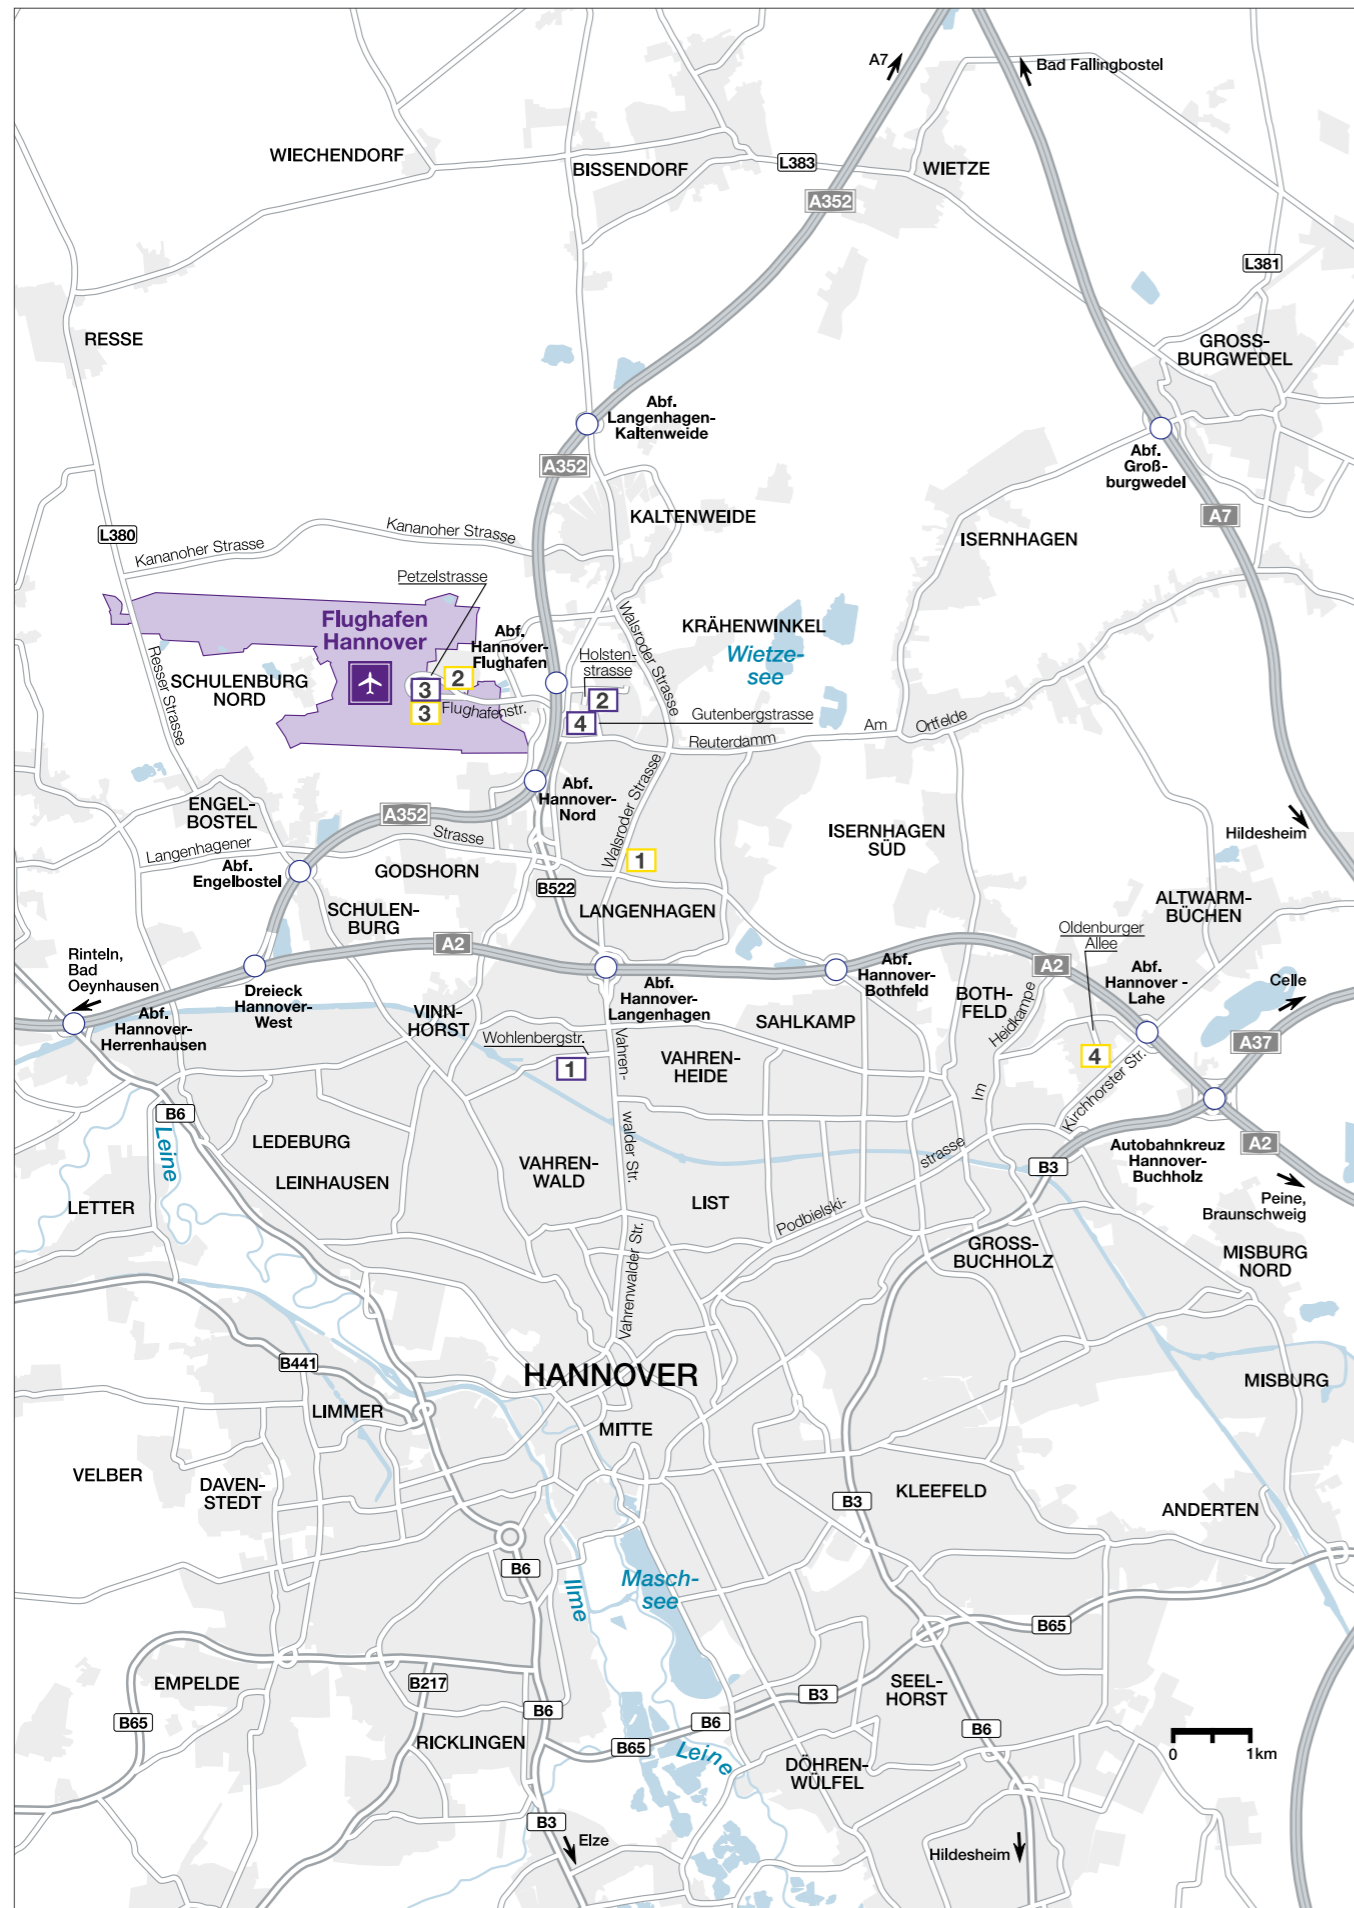

PARKPLÄTZE AM FLUGHAFEN HANNOVER

1	Airparks Parkplatz Langenhagen	HAJ2
	Airparks Parkplatz Langenhagen Frühbucher	HAJ8
	Airparks Parkplatz Langenhagen Winterspecial	€ HAJA
	Airparks Parkplatz Langenhagen Bestpreis	HAJR
2	Flughafen Parkplatz Rehkamp	HAJF
3	Maritim Tiefgarage Flughafen Hannover	HAJM
4	Parkhalle Langenhagen	👍 HAJP
	Parkplatz Langenhagen	HAJL

HOTELS AM FLUGHAFEN HANNOVER

1	DORMERO Airport-Hannover	HAJCON
	DORMERO Airport-Hannover Superior Zimmer	HAJCOQ
2	Leonardo Hotel Hannover Airport	👍 HAJHOL
3	Maritim Airport Hotel Hannover	👨‍👩‍👧 HAJMAR
	Maritim Airport Hotel Hannover Superior Zimmer	HAJMAQ
4	Mercure Hotel Hannover Oldenburger Allee	⊕ HAJPAR

€ SPAR-TIPP
👍 👨‍👩‍👧 HEX-TIPP
⊕ ⊕ ZUSATZLEISTUNG
👨‍👩‍👧 FAMILIEN-TIPP