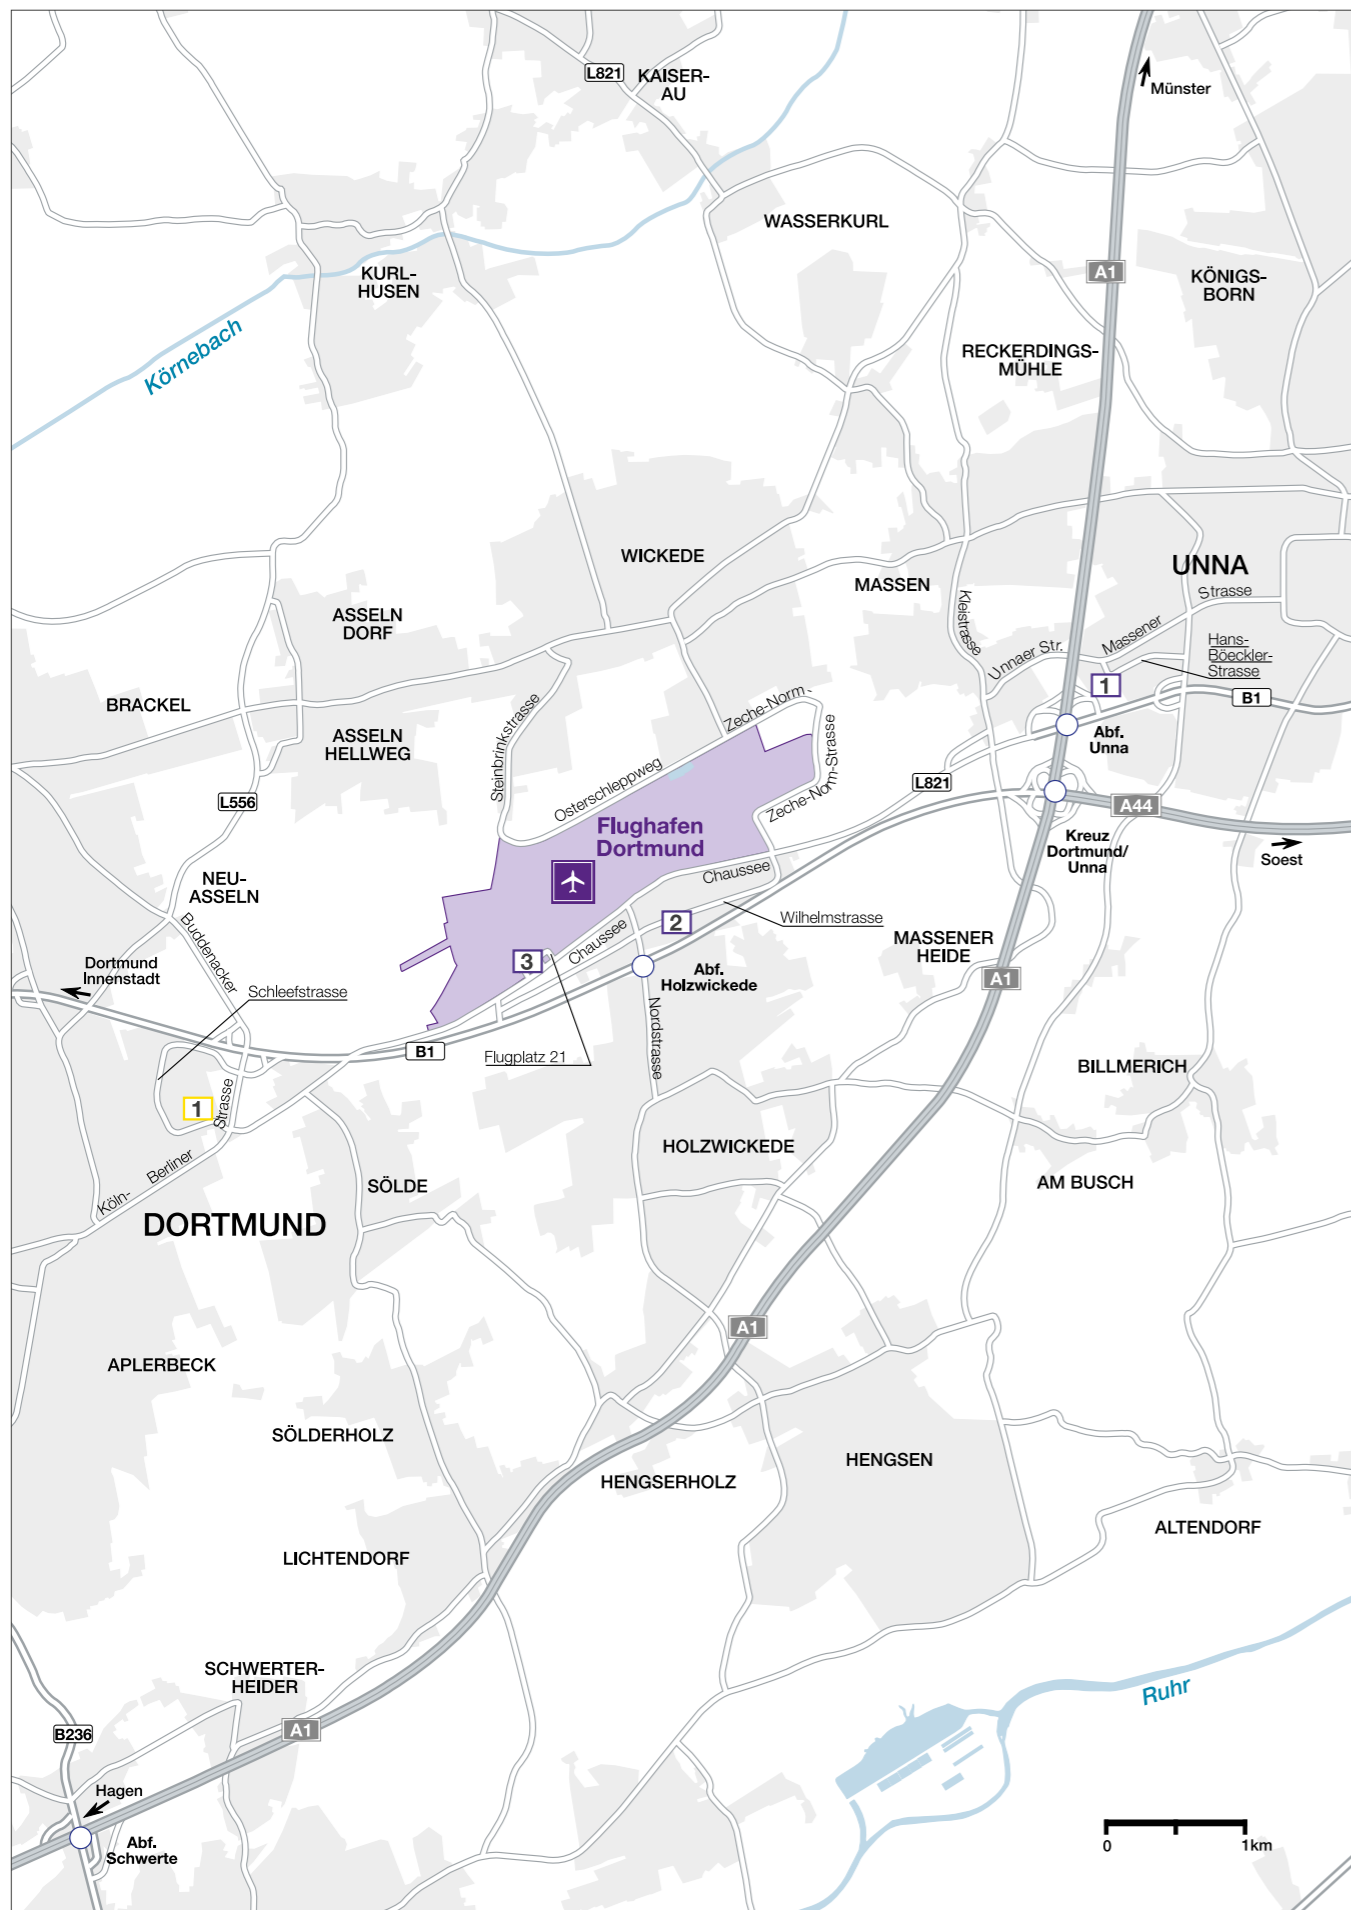

PARKPLÄTZE AM FLUGHAFEN DORTMUND

1	Airparks Parkplatz Dortmund	👍	DTM3
	Airparks Parkplatz Dortmund Frühbucher	€	DTM4
	Airparks Parkplatz Dortmund Winterspecial		DTM0
	Airparks Parkplatz Dortmund Bestpreis		DTM6
2	Easy Airport Parking Parkplatz Dortmund		DTM5
3	Parkhaus P5		DTM8

HOTEL AM FLUGHAFEN DORTMUND

1	Best Western Hotel Dortmund Airport	DTMAIR